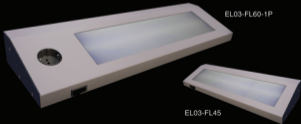

2 mt güç kablosu 3x2.5 flexible

Properties

Modular system;

Variable units mountable side by side

Easy to install and easy to use

Anodised aluminium body

Flourescent lighting with electronic ballast

2 mt power cable 3x2.5 flexible