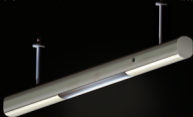

Properties

Carrying capacity 15 kg

EL01-FIP Manuel switching

EL01-FS Automatic On/Off by pir sensor

Anodised aluminium body

1 mt power cable

Fluorescent lighting with electronic ballast

(Electronic ballasts are placed inside the profile body,
there is no external power supply.)