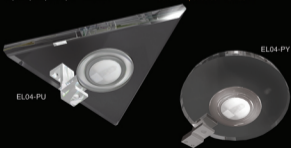

Properties

Point illumination

Easy to install and easy to use

Plexiglass transparent body - 16 mm

Covered spot bulbs - 12V/20W

* İsteğe bağlı olarak led aydınlatmalı üretim

* Production with or without led lighting is optional