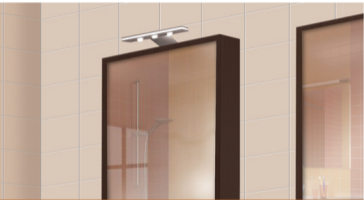

Aynalarda yeni bir ışık var

A brand new light for mirrors

KOD NO
CODE NO

Uzunluk (cm)
Length (cm)

Gövde
Body

Besleme
Supply

Güç
Power Consumption

EL20LA-04

22

Alüminyum Ekokal
Anodized Aluminum

12 V DC

2.2 W

* 1 boy standart ünite. Özel siparişle istenilen boyda üretim.

* Available in 1 standard size. Production on demand in variable sizes.