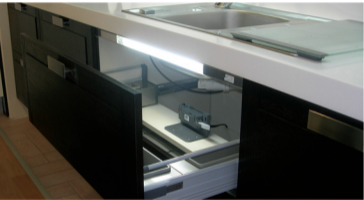

Çekmecelerde yeni bir ışık var

A brand new light in the drawers

KOD NO CODE NO	Sensör Sensor	Uzunluk (cm) Length (cm)	Besleme Supply	Floresan Ampul Fluorescent Lamp
EL17-CDA-45	--	3.5 x 5.5 x 45	230 V AC	1 x 8 W
EL17-CDA-60	--	3.5 x 5.5 x 60	230 V AC	1 x 13 W
EL17-CDA-90	--	3.5 x 5.5 x 90	230 V AC	1 x 21 W
EL17-CDA-45S	+	3.5 x 5.5 x 45	230 V AC	1 x 8 W
EL17-CDA-60S	+	3.5 x 5.5 x 60	230 V AC	1 x 13 W
EL17-CDA-90S	+	3.5 x 5.5 x 90	230 V AC	1 x 21 W

* 3 boy standart ünite. Özel siparişle istenilen boyda üretim.

* Available in 3 standard sizes. Production on demand in variable sizes.