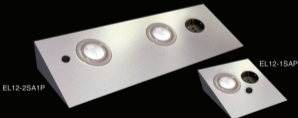

Properties

Modular system;

Variable units mountable side by side

Easy to install and easy to use

Stainless steel body

EL12 Tempered glass, halogen lamp spot
and electronic transformer

EL12 F Electronic ballast, T5 fluorescent lighting